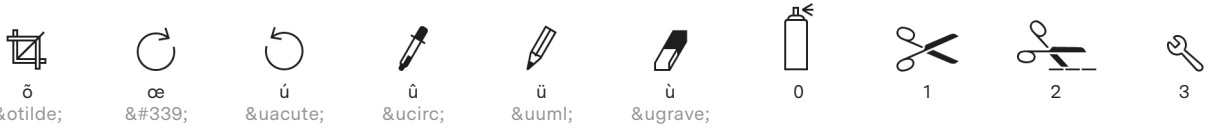

,

!

.

?

;

¢

¢

Assembly Formats: Desktop; OTF (PS) / Web; WOFF, WOFF2 and EOT / App; OTF (PS)
Release: 2016
Categories: Human / Nature / Transit / Media / Commerce